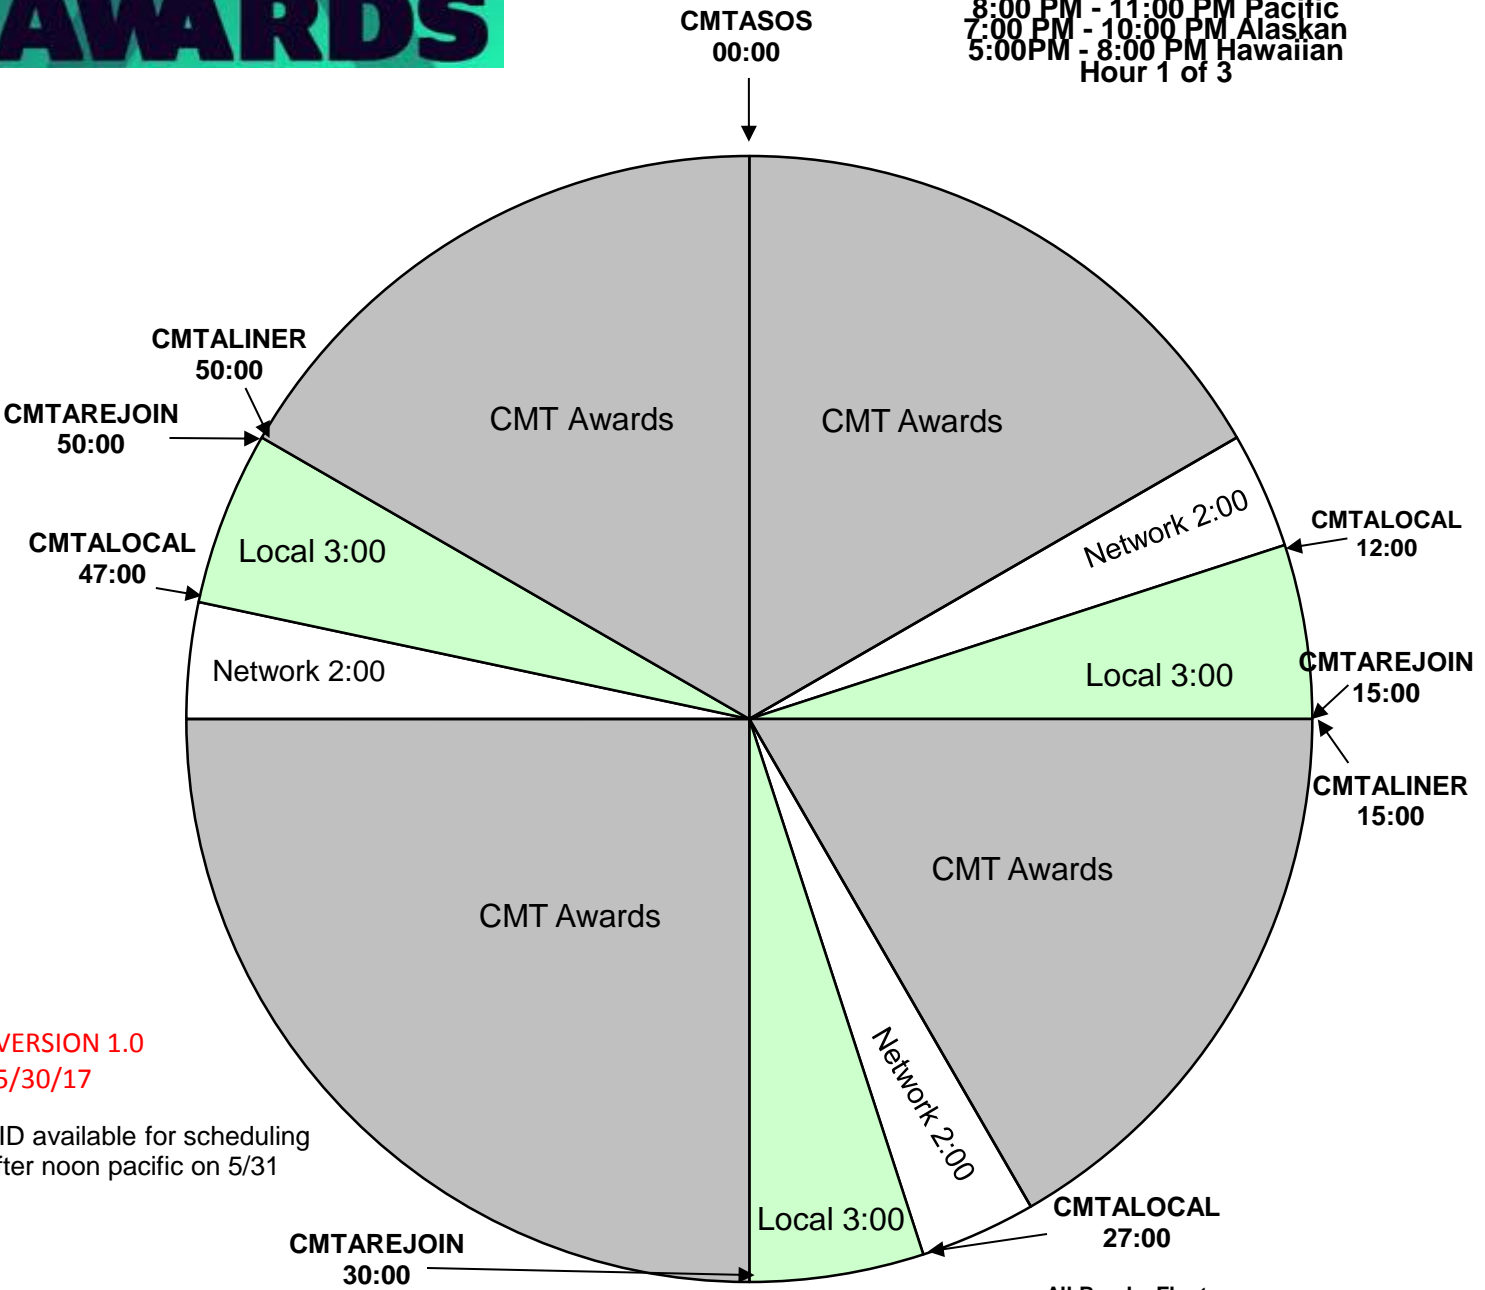

**CMT Music Awards 2017**  
 XDS Program: CMT Awards 2017  
 Effective Date: June 7th, 2017  
 Premiere XDS PRO4-P Satellite  
 Airs Live  
 8:00 PM - 11:00 PM Eastern  
 7:00 PM - 10:00 PM Central  
 Other Time Zones Please Delay  
 XDS Playback Until  
 9:00 PM - 12:00 AM Mountain  
 8:00 PM - 11:00 PM Pacific  
 7:00 PM - 10:00 PM Alaskan  
 5:00 PM - 8:00 PM Hawaiian  
 Hour 1 of 3